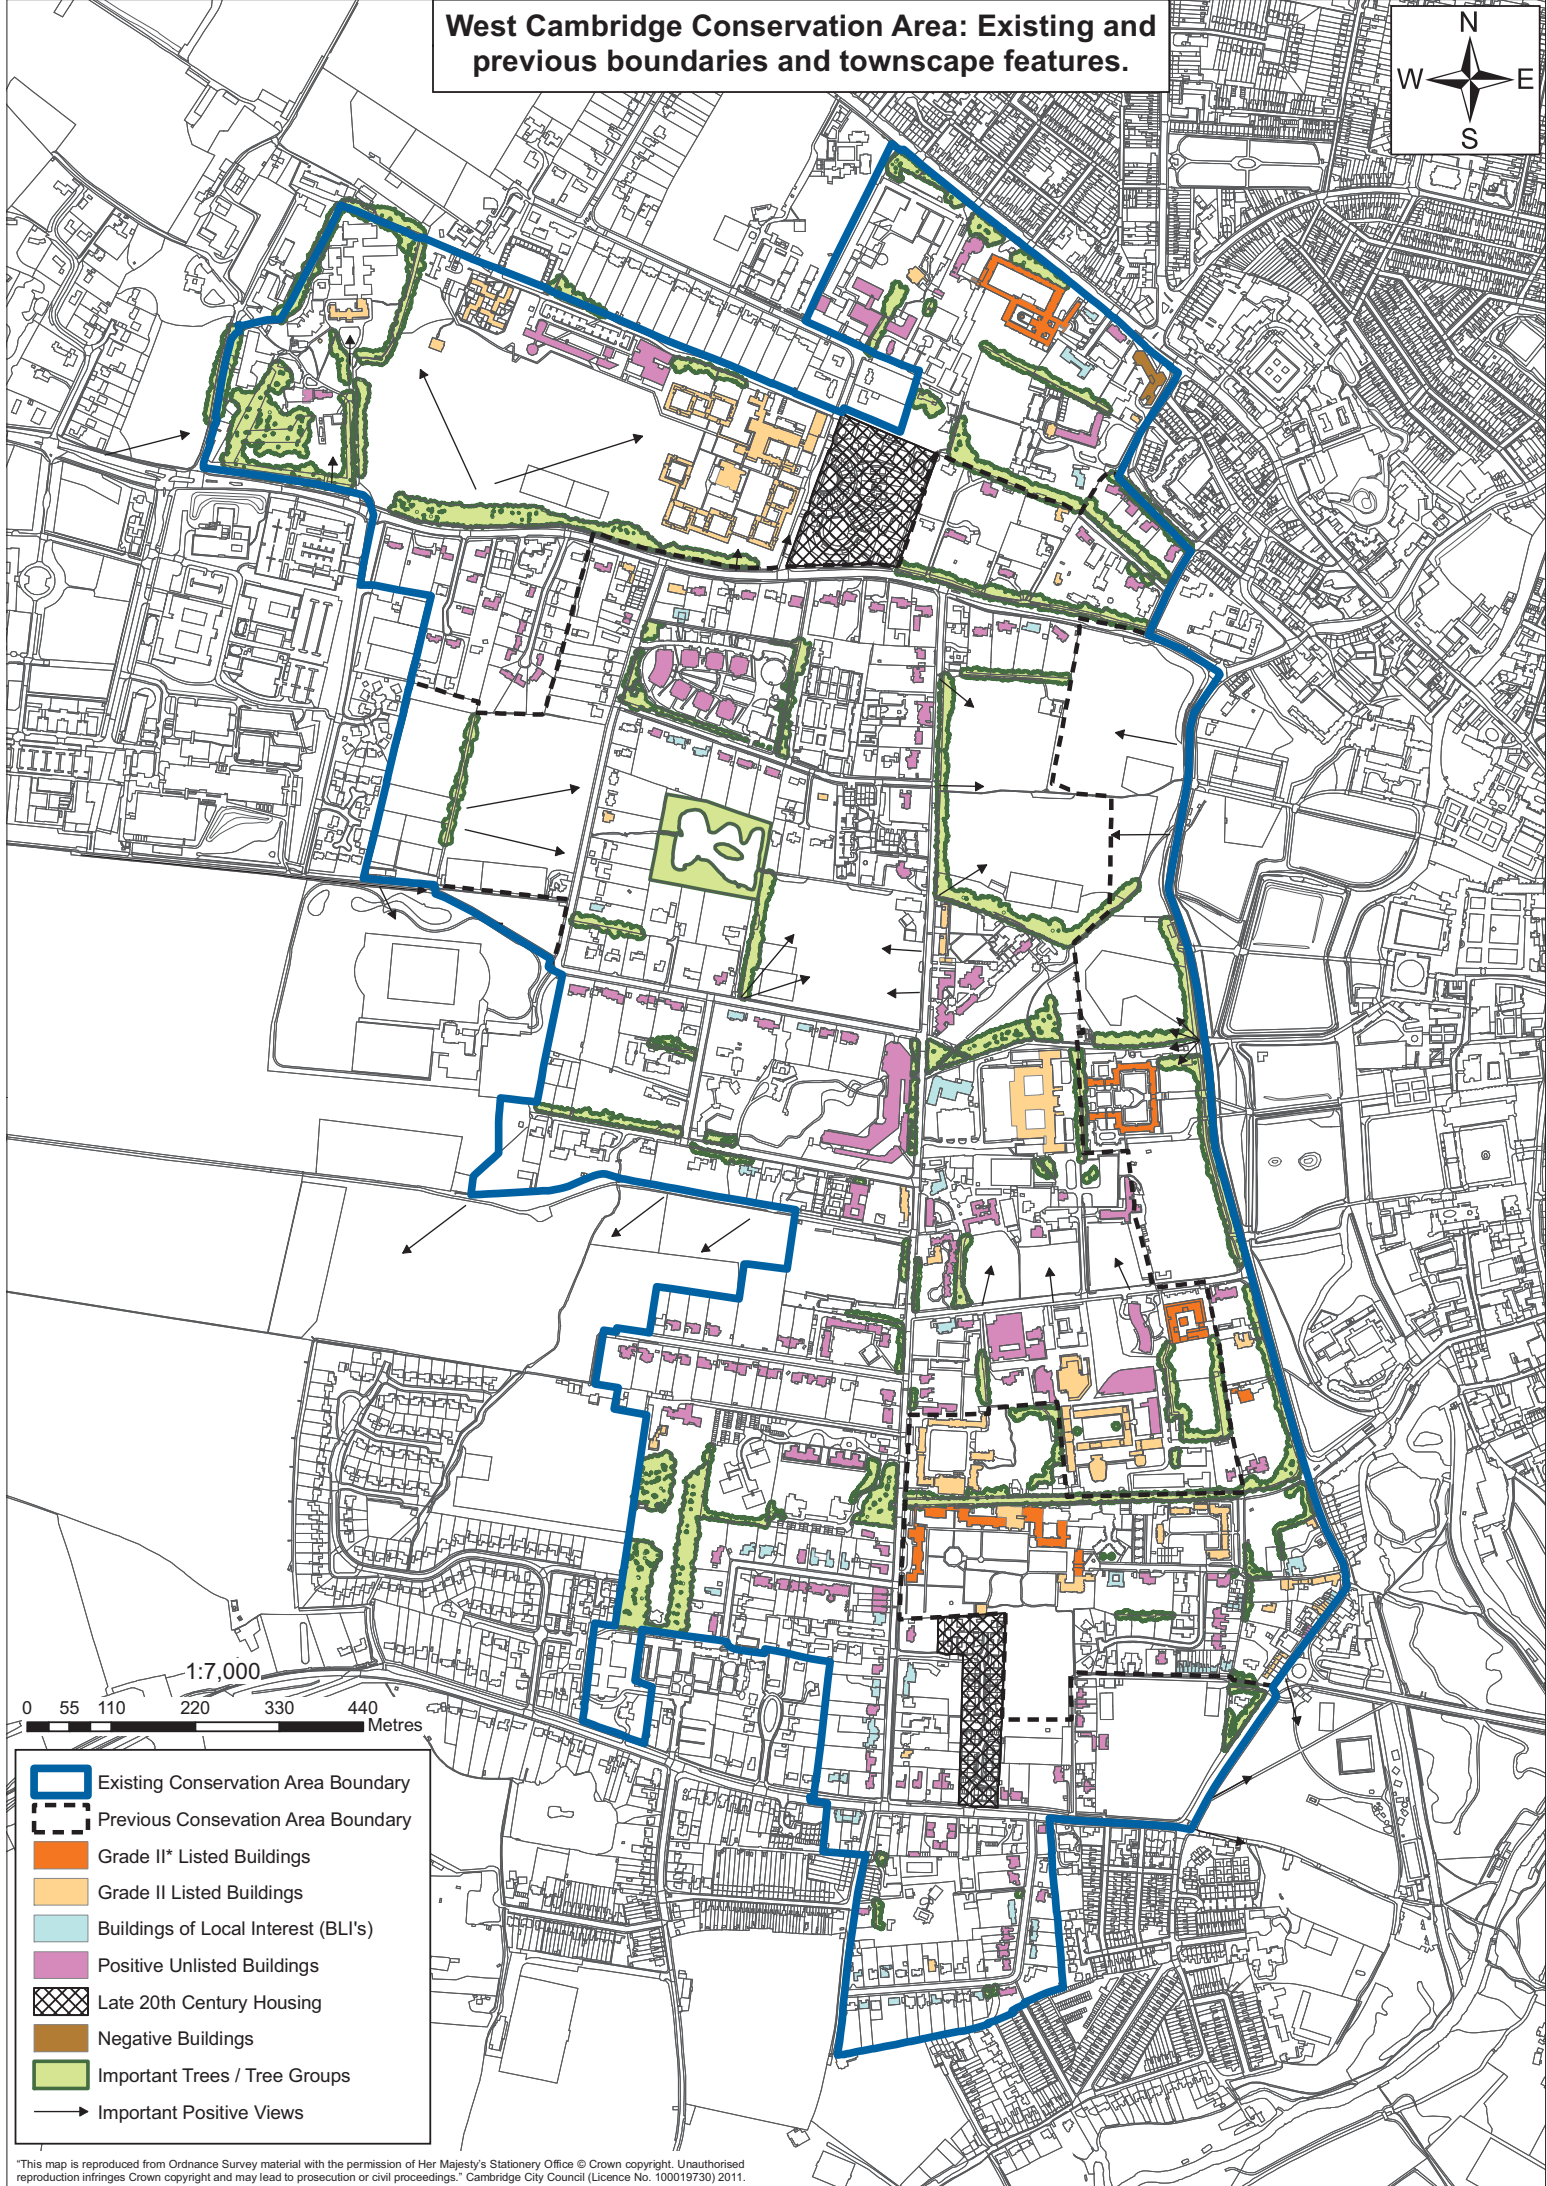

West Cambridge Conservation Area: Existing and previous boundaries and townscape features.

- Existing Conservation Area Boundary
- Previous Conservation Area Boundary
- Grade II* Listed Buildings
- Grade II Listed Buildings
- Buildings of Local Interest (BLI's)
- Positive Unlisted Buildings
- Late 20th Century Housing
- Negative Buildings
- Important Trees / Tree Groups
- Important Positive Views